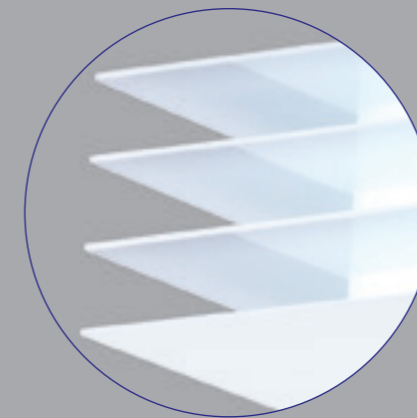

Salli

SISTEMA **CLEAR**
Anti Inseto
SYSTEM CLEAR ANTI INSECT