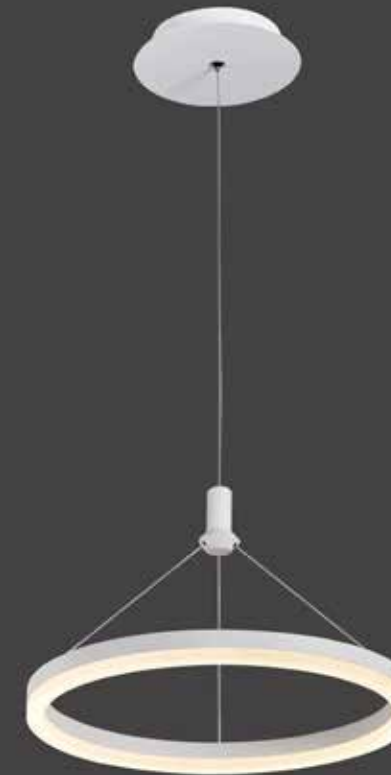

2027/1B
Pendente Sirius
Branco Areia
LED 12W
3000K
100V/240V MULTIVOLT
IRC 80
Ø30*120cm