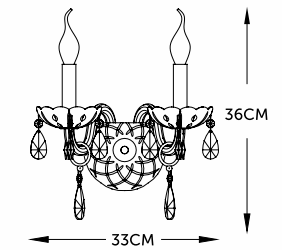

Magna

1039/18
Lustre Magna
Cristal Clear
18*E14 40W
Ø100*80cm

altaluce
excelência e design

1052/6
 Lustre Alessa 6L
 Cristal
 Cognac
 6*E14 40W
 Ø61*51cm

1052/8
 Lustre Alessa 8L
 Cristal
 Cognac
 8*E14 40W
 Ø71*55cm