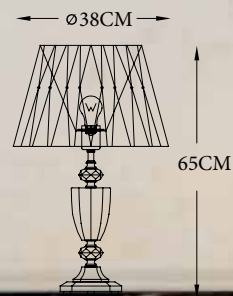

1041
Abajur Aires
Base Cristal
Cúpula Bege
1*E27 60W
Ø38*65cm