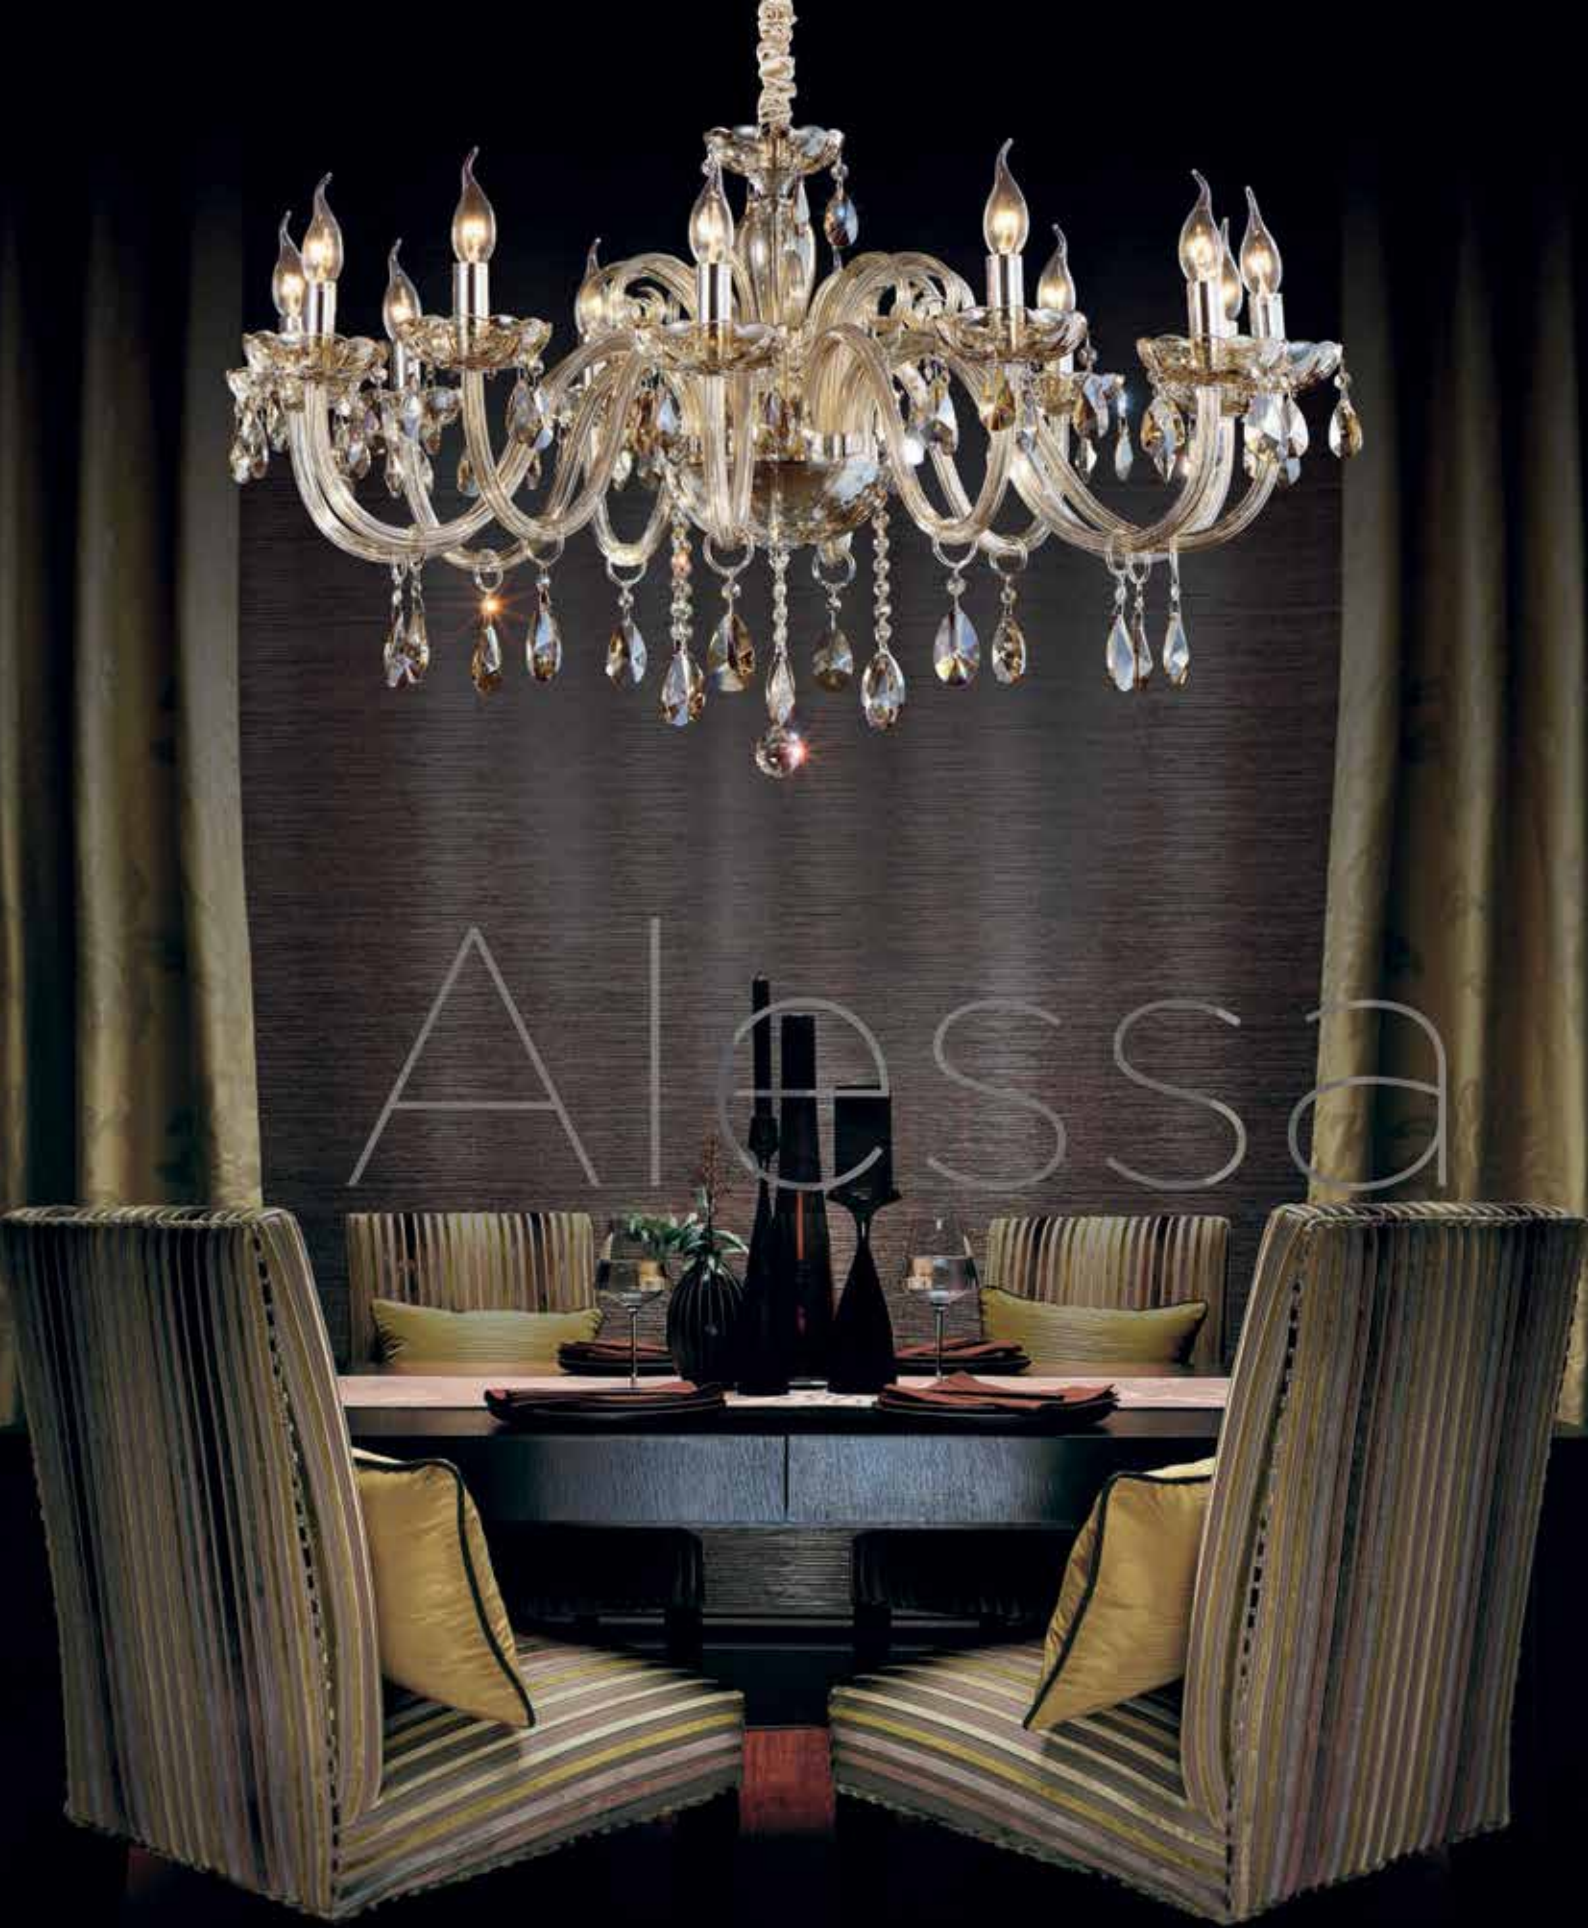

1052/18

Lustre Alessa 18L

Cristal

Cognac

18*E14 40W

Ø98*77cm