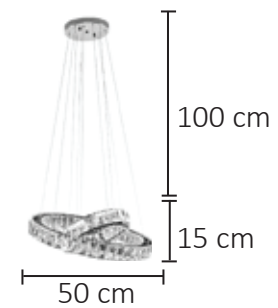

SL-6674 -H3
LED 93W 4000K
Ref:0802

Linha Alliance

SL-6674 -H2

LED 54W 4000K

Ref:0712