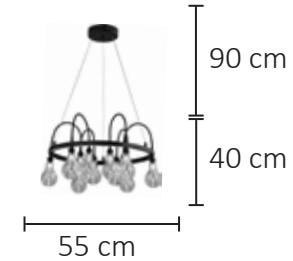

## SL- 5641 C10

LED 10- 5W - 3000K  
Ref:0709

**SL-5642 H16**

LED 16- 5W - 3000K  
Ref:0710

**SL-5642 H12**

LED 12- 5W - 3000K  
Ref:0711