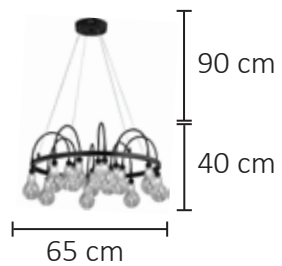

## SL- 5641 C10

LED 10- 5W - 3000K  
Ref:0709

**SL-5642 H16**

LED 16- 5W - 3000K  
Ref:0710

**SL-5642 H12**

LED 12- 5W - 3000K  
Ref:0711