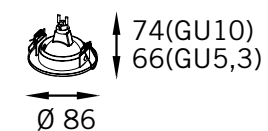

Moldura em alumínio;
Facho orientável.

Lâmpadas Compatíveis:	RE-1013	RE-1063
Dicroica 50W Base GU5,3	RE-1013/1xGU5,3	RE-1063/1xGU5,3
PAR16 50W Base GU10	RE-1013/1xGU10	RE-1063/1xGU10
LED Base GU10 MR16	RE-1013/1xGU10	RE-1063/1xGU10
Acabamento:	BCO BFM PTO	BCO BFM PTO

ENTREGA RÁPIDA