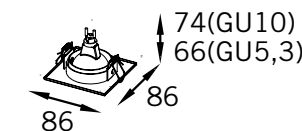

Moldura em alumínio;
Facho orientável.

Lâmpadas Compatíveis:	RE-1013	RE-1063
Dicroica 50W Base GU5,3	RE-1013/1xGU5,3	RE-1063/1xGU5,3
PAR16 50W Base GU10	RE-1013/1xGU10	RE-1063/1xGU10
LED Base GU10 MR16	RE-1013/1xGU10	RE-1063/1xGU10
Acabamento:	BCO BFM PTO	BCO BFM PTO

ENTREGA RÁPIDA