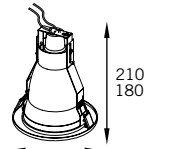

RE-1417
Moldura fina

Ø 141 (RE-1415)
Ø 154 (RE-1405)

Ø 127 mm (5")

Ø 141 (RE-1416)
Ø 154 (RE-1406)

Ø 127 mm (5")

Ø 141 (RE-1417)
Ø 154 (RE-1407)

Ø 127 mm (5")

Lâmpadas Compatíveis	Moldura larga			Moldura fina		
	RE-1405	RE-1406	RE-1407	RE-1415	RE-1416	RE-1417
Fl. Eletrônica 23W	RE-1405/1xE27	RE-1406/1xE27	RE-1407/1xE27	RE-1415/1xE27	RE-1416/1xE27	RE-1417/1xE27
Fl. Dupla 18/26W	RE-1405/1xUN-4p	RE-1406/1xUN-4p	RE-1407/1xUN-4p	RE-1415/1xUN-4p	RE-1416/1xUN-4p	RE-1417/1xUN-4p
Fl. Tripla 32W	RE-1405/1xUN-4p	RE-1406/1xUN-4p	RE-1407/1xUN-4p	RE-1415/1xUN-4p	RE-1416/1xUN-4p	RE-1417/1xUN-4p