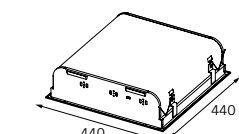

Lâmpadas Compatíveis

Acrílico faceado
RE-1233

Acrílico recuado
RE-1253

6x		Fl. Eletrônica	20W	RE-1233/6xE27	RE-1253/6xE27
6x		Fl. Dupla	18/26W	RE-1233/6xUN-4p	RE-1253/6xUN-4p
6x		Fl. Tripla	32W	RE-1233/6xUN-4p	RE-1253/6xUN-4p

420 x 420 mm