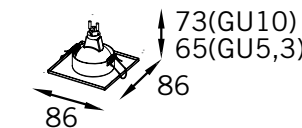

Moldura em alumínio;
Refletor em alumínio metalizado,
metalizado acetinado ou pintado na
cor da peça.

Lâmpadas Compatíveis:	RE-1020	RE-1070
Fl. Eletrônica 20W	RE-1020/1xE27	RE-1070/1xE27
PAR20 50W	RE-1020/1xE27	RE-1070/1xE27
Vapor Metálico PAR20 35W	RE-1020/1xCDMR	RE-1070/1xCDMR
Acabamento:	BCO BFM	BCO BFM

ENTREGA RÁPIDA

Moldura em alumínio.

Lâmpadas Compatíveis:	RE-1003	RE-1053
PAR20 50W	RE-1003/1xE27	RE-1053/1xE27
Vapor Metálico PAR20 35W	RE-1003/1xCDMR	RE-1053/1xCDMR
Acabamento:	BCO BFM PTO	BCO BFM PTO

ENTREGA RÁPIDA

Moldura em alumínio.

Lâmpadas Compatíveis:	RE-1002	RE-1052
Dicroica 50W Base GU5,3	RE-1002/1xGU5,3	RE-1052/1xGU5,3
PAR16 50W Base GU10	RE-1002/1xGU10	RE-1052/1xGU10
LED Base GU10 MR16	RE-1002/1xGU10	RE-1052/1xGU10
Acabamento:	BCO BFM PTO	BCO BFM PTO

ENTREGA RÁPIDA

Moldura em alumínio;
Facho orientável.

Lâmpadas Compatíveis:	RE-1013	RE-1063
Dicroica 50W Base GU5,3	RE-1013/1xGU5,3	RE-1063/1xGU5,3
PAR16 50W Base GU10	RE-1013/1xGU10	RE-1063/1xGU10
LED Base GU10 MR16	RE-1013/1xGU10	RE-1063/1xGU10
Acabamento:	BCO BFM PTO	BCO BFM PTO

ENTREGA RÁPIDA