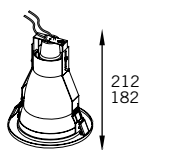

RE-1417
Moldura fina

Ø 141 (RE-1415)
Ø 154 (RE-1405)

Ø 127 mm (5")

Ø 141 (RE-1416)
Ø 154 (RE-1406)

Ø 127 mm (5")

Ø 141 (RE-1417)
Ø 154 (RE-1407)

Ø 127 mm (5")

Lâmpadas Compatíveis	Moldura larga			Moldura fina		
	RE-1405	RE-1406	RE-1407	RE-1415	RE-1416	RE-1417
Fl. Eletrônica 23W	RE-1405/1xE27	RE-1406/1xE27	RE-1407/1xE27	RE-1415/1xE27	RE-1416/1xE27	RE-1417/1xE27
Fl. Dupla 18/26W	RE-1405/1xUN-4p	RE-1406/1xUN-4p	RE-1407/1xUN-4p	RE-1415/1xUN-4p	RE-1416/1xUN-4p	RE-1417/1xUN-4p
Fl. Tripla 32W	RE-1405/1xUN-4p	RE-1406/1xUN-4p	RE-1407/1xUN-4p	RE-1415/1xUN-4p	RE-1416/1xUN-4p	RE-1417/1xUN-4p