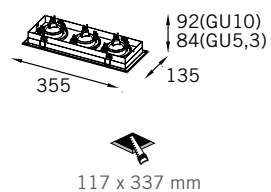

Lâmpadas Compatíveis:

3x Dicroica 50W Base GU5,3	RE-1213/3xGU5,3
3x PAR16 50W Base GU10	RE-1213/3xGU10
3x LED Base GU10 MR16	RE-1213/3xGU10