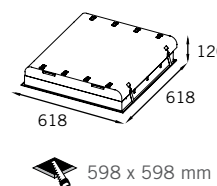

Lâmpadas Compatíveis		RE-1735
4x Fl. Tubular T8	16W	RE-1735/4xT8
4x Fl. Tubular T5	14W	RE-1735/4xT5