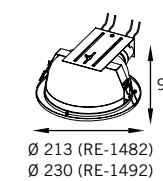

RE-1481
Moldura fina

Ø 196 mm

RE-1492
Moldura larga

RE-1482
Moldura fina

Ø 196 mm

Moldura larga

Moldura fina

Lâmpadas Compatíveis	RE-1490	RE-1491	RE-1492	RE-1480	RE-1481	RE-1482
1x Fl. Eletrônica 23W	RE-1490/1xE27	RE-1491/1xE27	RE-1492/1xE27	RE-1480/1xE27	RE-1481/1xE27	RE-1482/1xE27
2x Fl. Eletrônica 23W	RE-1490/2xE27	RE-1491/2xE27	RE-1492/2xE27	RE-1480/2xE27	RE-1481/2xE27	RE-1482/2xE27
1x Fl. Dupla 18/26W	RE-1490/1xUN-4p	RE-1491/1xUN-4p	RE-1492/1xUN-4p	RE-1480/1xUN-4p	RE-1481/1xUN-4p	RE-1482/1xUN-4p
2x Fl. Dupla 18/26W	RE-1490/2xUN-4p	RE-1491/2xUN-4p	RE-1492/2xUN-4p	RE-1480/2xUN-4p	RE-1481/2xUN-4p	RE-1482/2xUN-4p
1x Fl. Tripla 32W	RE-1490/1xUN-4p	RE-1491/1xUN-4p	RE-1492/1xUN-4p	RE-1480/1xUN-4p	RE-1481/1xUN-4p	RE-1482/1xUN-4p
2x Fl. Tripla 32W	RE-1490/2xUN-4p	RE-1491/2xUN-4p	RE-1492/2xUN-4p	RE-1480/2xUN-4p	RE-1481/2xUN-4p	RE-1482/2xUN-4p