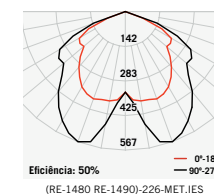

RE-1481
Moldura fina

Ø 196 mm

RE-1492
Moldura larga

RE-1482
Moldura fina

Ø 196 mm

Moldura larga

Moldura fina

Lâmpadas Compatíveis	RE-1490	RE-1491	RE-1492	RE-1480	RE-1481	RE-1482
1x Fl. Eletrônica 23W	RE-1490/1xE27	RE-1491/1xE27	RE-1492/1xE27	RE-1480/1xE27	RE-1481/1xE27	RE-1482/1xE27
2x Fl. Eletrônica 23W	RE-1490/2xE27	RE-1491/2xE27	RE-1492/2xE27	RE-1480/2xE27	RE-1481/2xE27	RE-1482/2xE27
1x Fl. Dupla 18/26W	RE-1490/1xUN-4p	RE-1491/1xUN-4p	RE-1492/1xUN-4p	RE-1480/1xUN-4p	RE-1481/1xUN-4p	RE-1482/1xUN-4p
2x Fl. Dupla 18/26W	RE-1490/2xUN-4p	RE-1491/2xUN-4p	RE-1492/2xUN-4p	RE-1480/2xUN-4p	RE-1481/2xUN-4p	RE-1482/2xUN-4p
1x Fl. Tripla 32W	RE-1490/1xUN-4p	RE-1491/1xUN-4p	RE-1492/1xUN-4p	RE-1480/1xUN-4p	RE-1481/1xUN-4p	RE-1482/1xUN-4p
2x Fl. Tripla 32W	RE-1490/2xUN-4p	RE-1491/2xUN-4p	RE-1492/2xUN-4p	RE-1480/2xUN-4p	RE-1481/2xUN-4p	RE-1482/2xUN-4p