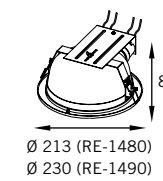

Moldura em alumínio;
Refletor em alumínio metalizado ou
anodizado acetinado;
Visor em vidro temperado.

Acabamento: BCO BFM

Opções de visor: TR FT CF

*exceto RE-1455 e RE-1465

Ø 127 mm (5")

Ø 127 mm (5")

Ø 127 mm (5")

Moldura larga

Moldura fina

Lâmpadas Compatíveis	RE-1455	RE-1456	RE-1457	RE-1465	RE-1466	RE-1467
Fl. Eletrônica 15W	RE-1455	RE-1456	RE-1457	RE-1465	RE-1466	RE-1467

Moldura em alumínio;
Refletor em alumínio metalizado ou
anodizado acetinado;
Visor em vidro temperado.

Acabamento: BCO BFM

Opções de visor: TR FT CF

*exceto RE-1490 e RE-1480

ENTREGA RÁPIDA

Ø 196 mm

Ø 196 mm

Ø 196 mm

Moldura larga

Moldura fina

Lâmpadas Compatíveis	RE-1490	RE-1491	RE-1492	RE-1480	RE-1481	RE-1482
1x Fl. Eletrônica 23W	RE-1490/1xE27	RE-1491/1xE27	RE-1492/1xE27	RE-1480/1xE27	RE-1481/1xE27	RE-1482/1xE27
2x Fl. Eletrônica 23W	RE-1490/2xE27	RE-1491/2xE27	RE-1492/2xE27	RE-1480/2xE27	RE-1481/2xE27	RE-1482/2xE27
1x Fl. Dupla 18/26W	RE-1490/1xUN-4p	RE-1491/1xUN-4p	RE-1492/1xUN-4p	RE-1480/1xUN-4p	RE-1481/1xUN-4p	RE-1482/1xUN-4p
2x Fl. Dupla 18/26W	RE-1490/2xUN-4p	RE-1491/2xUN-4p	RE-1492/2xUN-4p	RE-1480/2xUN-4p	RE-1481/2xUN-4p	RE-1482/2xUN-4p
1x Fl. Tripla 32W	RE-1490/1xUN-4p	RE-1491/1xUN-4p	RE-1492/1xUN-4p	RE-1480/1xUN-4p	RE-1481/1xUN-4p	RE-1482/1xUN-4p
2x Fl. Tripla 32W	RE-1490/2xUN-4p	RE-1491/2xUN-4p	RE-1492/2xUN-4p	RE-1480/2xUN-4p	RE-1481/2xUN-4p	RE-1482/2xUN-4p