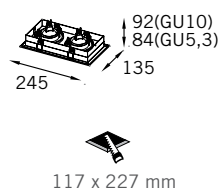

Moldura:	
Máscara:	

ENTREGA RÁPIDA

Lâmpadas Compatíveis:

Dicroica 50W Base GU5,3	RE-1213/1xGU5,3
PAR16 50W Base GU10	RE-1213/1xGU10
LED Base GU10 MR16	RE-1213/1xGU10

ENTREGA RÁPIDA

Lâmpadas Compatíveis:

2x Dicroica 50W Base GU5,3	RE-1213/2xGU5,3
2x PAR16 50W Base GU10	RE-1213/2xGU10
2x LED Base GU10 MR16	RE-1213/2xGU10