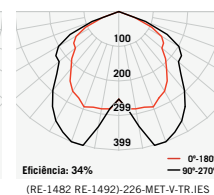

RE-1481
Moldura fina

Ø 196 mm

RE-1492
Moldura larga

RE-1482
Moldura fina

Ø 196 mm

Moldura larga

Moldura fina

Lâmpadas Compatíveis	RE-1490	RE-1491	RE-1492	RE-1480	RE-1481	RE-1482
1x Fl. Eletrônica 23W	RE-1490/1xE27	RE-1491/1xE27	RE-1492/1xE27	RE-1480/1xE27	RE-1481/1xE27	RE-1482/1xE27
2x Fl. Eletrônica 23W	RE-1490/2xE27	RE-1491/2xE27	RE-1492/2xE27	RE-1480/2xE27	RE-1481/2xE27	RE-1482/2xE27
1x Fl. Dupla 18/26W	RE-1490/1xUN-4p	RE-1491/1xUN-4p	RE-1492/1xUN-4p	RE-1480/1xUN-4p	RE-1481/1xUN-4p	RE-1482/1xUN-4p
2x Fl. Dupla 18/26W	RE-1490/2xUN-4p	RE-1491/2xUN-4p	RE-1492/2xUN-4p	RE-1480/2xUN-4p	RE-1481/2xUN-4p	RE-1482/2xUN-4p
1x Fl. Tripla 32W	RE-1490/1xUN-4p	RE-1491/1xUN-4p	RE-1492/1xUN-4p	RE-1480/1xUN-4p	RE-1481/1xUN-4p	RE-1482/1xUN-4p
2x Fl. Tripla 32W	RE-1490/2xUN-4p	RE-1491/2xUN-4p	RE-1492/2xUN-4p	RE-1480/2xUN-4p	RE-1481/2xUN-4p	RE-1482/2xUN-4p