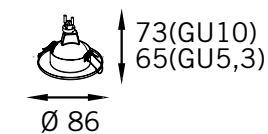

Moldura em alumínio;
Refletor em alumínio metalizado,
metalizado acetinado ou pintado na
cor da peça.

Lâmpadas Compatíveis:	RE-1020	RE-1070
Fl. Eletrônica 20W	RE-1020/1xE27	RE-1070/1xE27
PAR20 50W	RE-1020/1xE27	RE-1070/1xE27
Vapor Metálico PAR20 35W	RE-1020/1xCDMR	RE-1070/1xCDMR
Acabamento:	BCO BFM	BCO BFM

ENTREGA RÁPIDA

Moldura em alumínio.

Lâmpadas Compatíveis:	RE-1003	RE-1053
PAR20 50W	RE-1003/1xE27	RE-1053/1xE27
Vapor Metálico PAR20 35W	RE-1003/1xCDMR	RE-1053/1xCDMR
Acabamento:	BCO BFM PTO	BCO BFM PTO

ENTREGA RÁPIDA

Moldura em alumínio.

Lâmpadas Compatíveis:	RE-1002	RE-1052
Dicroica 50W Base GU5,3	RE-1002/1xGU5,3	RE-1052/1xGU5,3
PAR16 50W Base GU10	RE-1002/1xGU10	RE-1052/1xGU10
LED Base GU10 MR16	RE-1002/1xGU10	RE-1052/1xGU10
Acabamento:	BCO BFM PTO	BCO BFM PTO

ENTREGA RÁPIDA

Moldura em alumínio;
Facho orientável.

Lâmpadas Compatíveis:	RE-1013	RE-1063
Dicroica 50W Base GU5,3	RE-1013/1xGU5,3	RE-1063/1xGU5,3
PAR16 50W Base GU10	RE-1013/1xGU10	RE-1063/1xGU10
LED Base GU10 MR16	RE-1013/1xGU10	RE-1063/1xGU10
Acabamento:	BCO BFM PTO	BCO BFM PTO

ENTREGA RÁPIDA