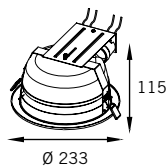

Ø 196 mm

Opções de acabamento de refletor inferior: