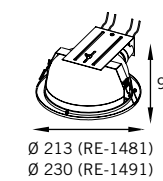

RE-1481
Moldura fina

Ø 196 mm

RE-1492
Moldura larga

RE-1482
Moldura fina

Ø 196 mm

Moldura larga

Moldura fina

Lâmpadas Compatíveis	RE-1490	RE-1491	RE-1492	RE-1480	RE-1481	RE-1482
1x Fl. Eletrônica 23W	RE-1490/1xE27	RE-1491/1xE27	RE-1492/1xE27	RE-1480/1xE27	RE-1481/1xE27	RE-1482/1xE27
2x Fl. Eletrônica 23W	RE-1490/2xE27	RE-1491/2xE27	RE-1492/2xE27	RE-1480/2xE27	RE-1481/2xE27	RE-1482/2xE27
1x Fl. Dupla 18/26W	RE-1490/1xUN-4p	RE-1491/1xUN-4p	RE-1492/1xUN-4p	RE-1480/1xUN-4p	RE-1481/1xUN-4p	RE-1482/1xUN-4p
2x Fl. Dupla 18/26W	RE-1490/2xUN-4p	RE-1491/2xUN-4p	RE-1492/2xUN-4p	RE-1480/2xUN-4p	RE-1481/2xUN-4p	RE-1482/2xUN-4p
1x Fl. Tripla 32W	RE-1490/1xUN-4p	RE-1491/1xUN-4p	RE-1492/1xUN-4p	RE-1480/1xUN-4p	RE-1481/1xUN-4p	RE-1482/1xUN-4p
2x Fl. Tripla 32W	RE-1490/2xUN-4p	RE-1491/2xUN-4p	RE-1492/2xUN-4p	RE-1480/2xUN-4p	RE-1481/2xUN-4p	RE-1482/2xUN-4p