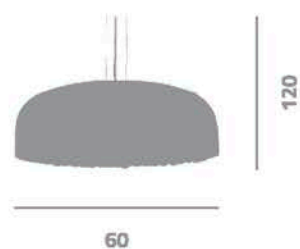

1083
D 60 cm x A 120 cm
08 x 15W - E27
+ 01 x 20W - Super LED RGB (Bivolt)
Metal Preto com Cristal e LED RGB
Acompanha Controle Remoto