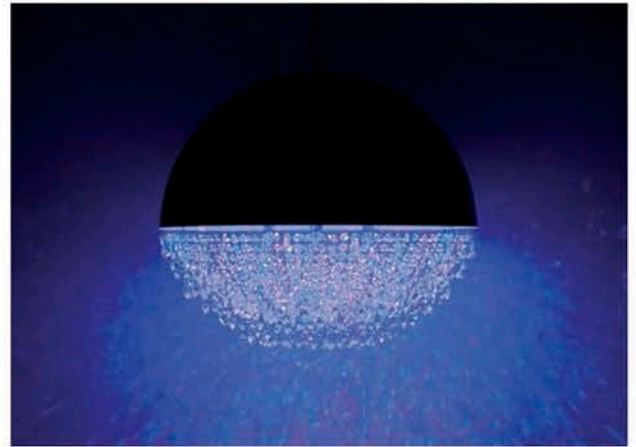

Metal Cromado com Cristal

35

35-120

1062  
 D 35 cm x A 35-120 cm  
 LED RGB 31W (Bivolt)  
 Metal Cromado com Cristal  
 Acompanha Controle Remoto

58-120

1082

D 58 cm x A 58-120 cm

07 x 40W - G9 + Super LED RGB 20W (Bivolt)