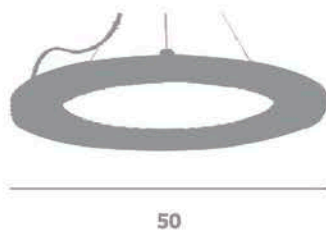

150

1009 - LED
D 50 cm x A 150 cm
09 x 1W - Super LED (Bivolt)
Metal cor Titânio