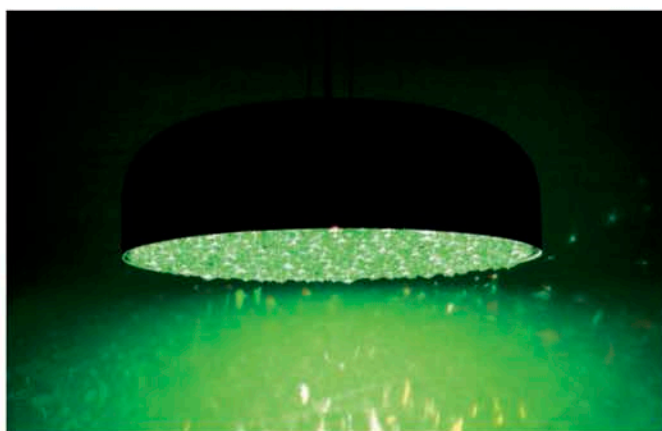

1083
D 60 cm x A 120 cm
08 x 15W - E27
+ 01 x 20W - Super LED RGB (Bivolt)
Metal Preto com Cristal e LED RGB
Acompanha Controle Remoto