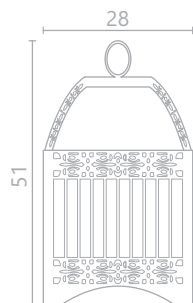

Amarelo Ouro

Ref. 7002  
L - 19 cm  
A - 62 cm  
P - 19 cm

Azul

Ref.	L	A	P	E-27 Econômica 25W
7000	21	53	21	1
7017	19	53	19	1

Ref. 7001  
L - 28 cm  
A - 51 cm  
P - 28 cm