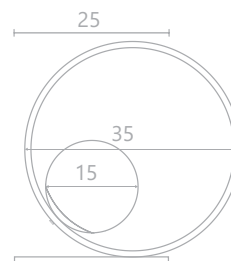

Ref. 141
D - 35 cm
L - 25 cm
1X E-27
Económica 25W