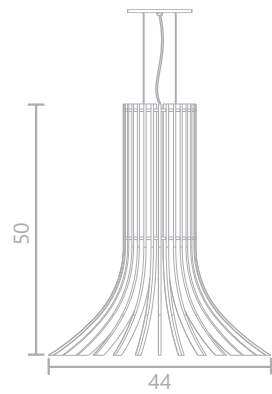

Ref. 1136
D - 44 cm
A - 50 cm
1X E-27
Econômica 25W